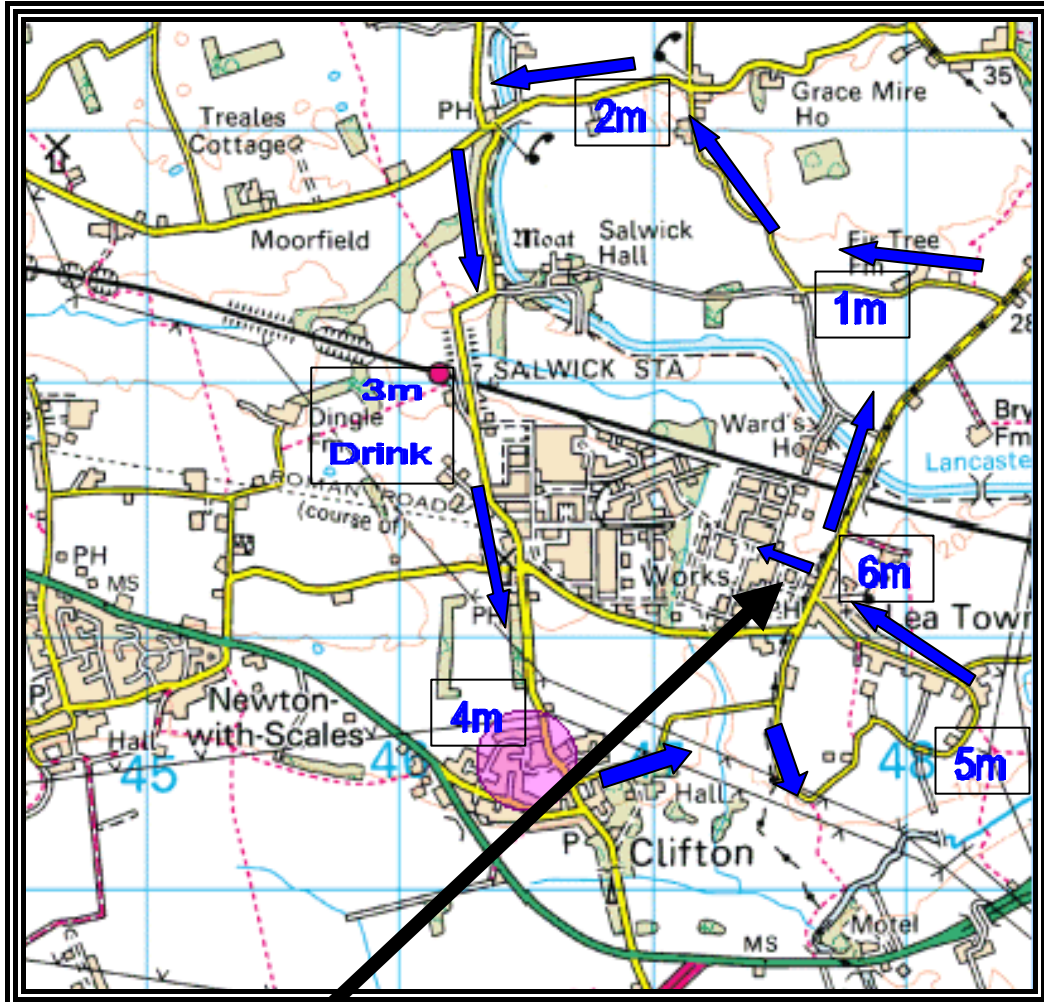

**WESHAM ROAD RUNNERS  
And Athletic Club**  
[www.weshamroadrunners.com](http://www.weshamroadrunners.com)

WESHAM 10K MAP OF THE COURSE

Start/Finish.  
BNFL Social Club,  
Salwick  
Preston